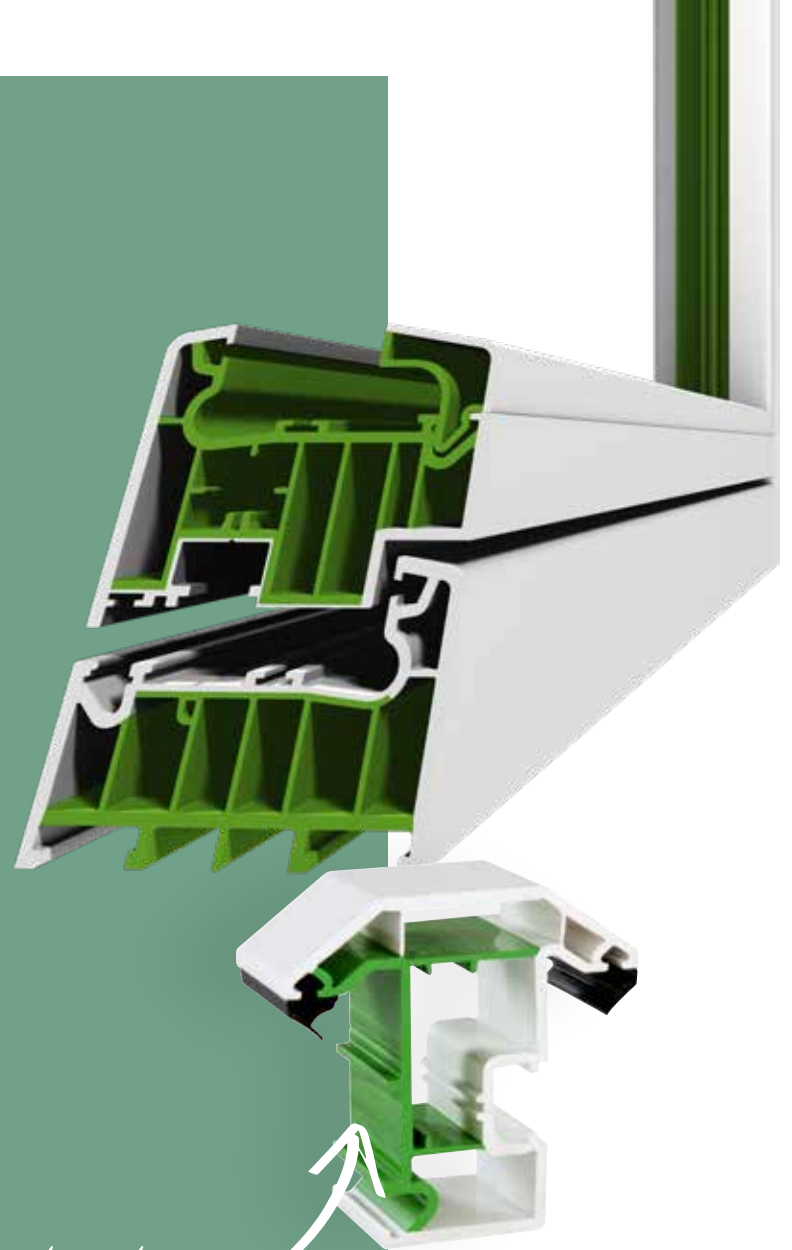

Re-useable and recyclable for hundreds of years

Research has shown that 95% of 'post-consumer' or end-of-life PVC-U windows can be recycled. The official product life for a PVC-U window or door of up to 35 years (BRE) and they can be recycled up to 10 times meaning 350 years of re-use with minimal impact on the environment.

Environmentally responsible component supplier

Eurocell, which manufactures all of the PVC-U components used in our windows and doors, is at the forefront of sustainable developments in the PVC-U industry.

The company recycles waste window frames which would otherwise go to landfill. The material is used to manufacture brand new windows, for closed-loop material sustainability.

Our windows and doors represent a genuine sustainable option. Not only because they help reduce CO2 emissions, but also because PVC-U is a fully recyclable material. Each year, tens of thousands of tonnes of PVC-U are recycled, minimising impact on landfill waste sites.

*made with
recycled content*

Coloured content shown for illustrative purposes.

Sustainability awards won by our
PVC-U profiles partner Eurocell